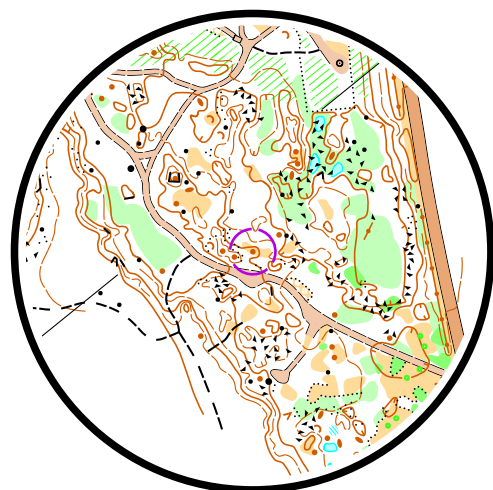

Station: 1

1:4 000

Formatted by TIM, ver. 4.1.10(5)

(C) 2017-2020 YQware <http://tim.yq.cz>

A	B	C	D	E	F	Z
---	---	---	---	---	---	---

Station: 1

1:4 000

1	A-F	✓	•				
---	-----	---	---	--	--	--	--