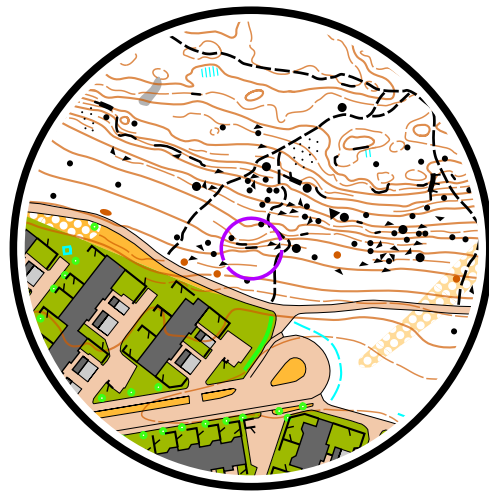

Formatted by TiM, ver. 4.2.4(4)

(C) 2017-2025 YQware <https://tim.yq.cz>

A	B	C	D	E	F
---	---	---	---	---	---

Station: 1

1 : 3 000

1	A-F	▲		○	
---	-----	---	--	---	--

1

A	B	C	D	E	F
---	---	---	---	---	---

Station: 1

1 : 3 000

2	A-F	↗	mm				
---	-----	---	----	--	--	--	--

2
X

A	B	C	D	E	F
---	---	---	---	---	---

Station: 1

1 : 3 000

3	A-F		•				
---	-----	--	---	--	--	--	--

3
X
X

A	B	C	D	E	F
---	---	---	---	---	---